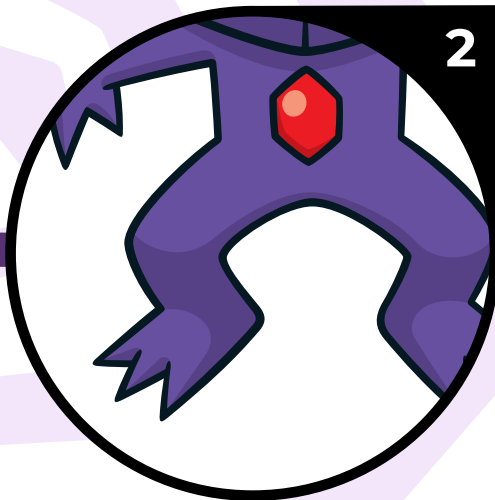

POKÉMON CLOSE UP

Who's that Pokémon? The best Trainers know what these Pokémon are just by looking at certain parts of them. Can you identify the Pokémon by these close-up images alone? Write the name in the box.

POKÉMON NAME

POKÉMON NAME

POKÉMON NAME

1. Scraggy 2. Sableye 3. Deino